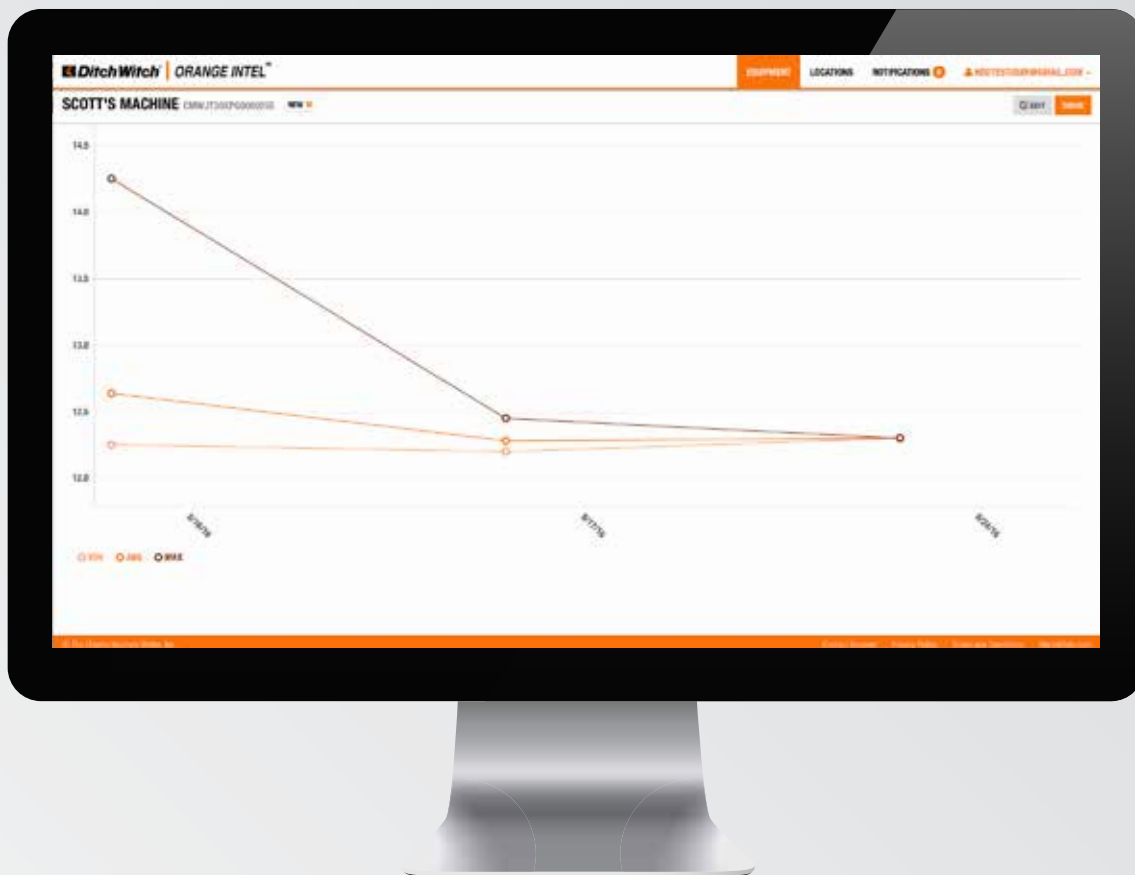

## FLEET MANAGEMENT SYSTEM

Information is key to running a profitable business. That's why we offer Orange Intel on select Ditch Witch equipment. We put key information at your fingertips, helping you manage your machines more effectively and run your business more efficiently.

# GET THE INFO YOU NEED TO WORK SMARTER.

Orange Intel™, available on select Ditch Witch® equipment, is the best way to gather and manage up-to-date information on your fleet. This invaluable management tool offers insights into productivity, efficiency and more, allowing you to make better informed business decisions for more profitable operations.

**PLAN MAINTENANCE:** Tracking of machine hours allows you to schedule planned maintenance, so you can keep your machines running efficiently and productively year after year.

**TROUBLESHOOT:** Orange Intel telematics provide valuable diagnostic information to you and your Ditch Witch dealer so you can minimize machine downtime and increase productivity.