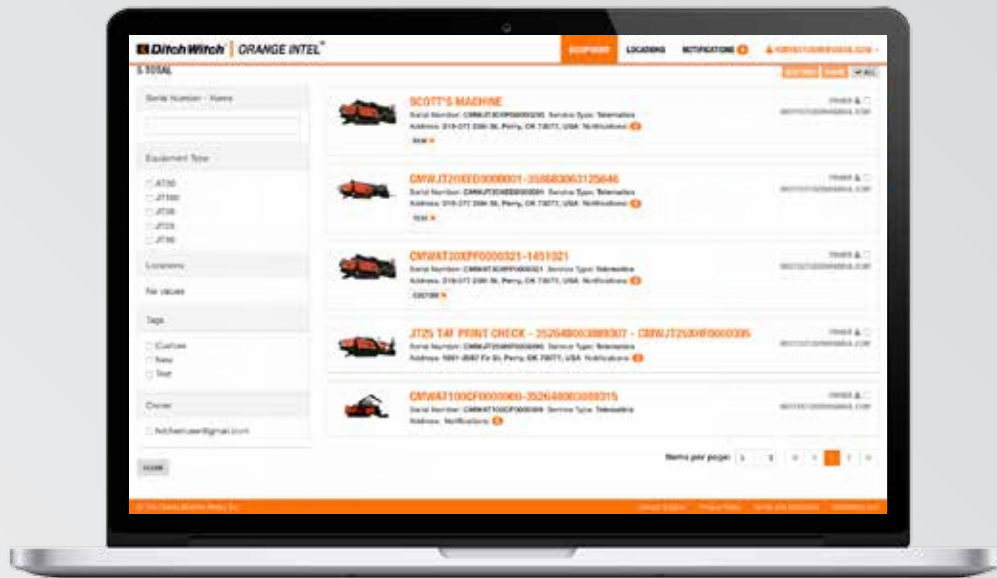

## FLEET MANAGEMENT SYSTEM

Information is key to running a profitable business. That's why we offer Orange Intel on select Ditch Witch equipment. We put key information at your fingertips, helping you manage your machines more effectively and run your business more efficiently.

**WE'RE IN THIS TOGETHER.**

# GET THE INFO YOU NEED TO WORK SMARTER.

Orange Intel™, available on select Ditch Witch® equipment, is the best way to gather and manage up-to-date information on your fleet. This invaluable management tool offers insights into productivity, efficiency and more, allowing you to make better informed business decisions for more profitable operations.

**PLAN MAINTENANCE:** Tracking of machine hours allows you to schedule planned maintenance, so you can keep your machines running efficiently and productively year after year.

**TROUBLESHOOT:** Orange Intel telematics provide valuable diagnostic information to you and your Ditch Witch dealer so you can minimize machine downtime and increase productivity.